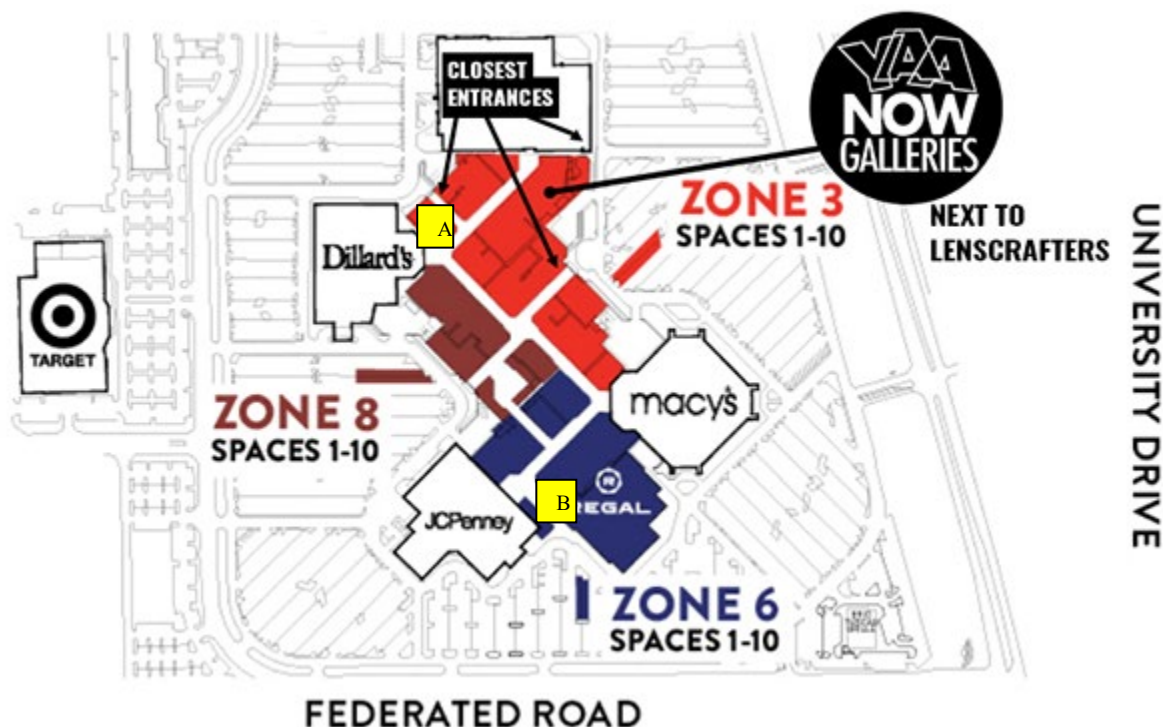

### Additional Weekly Activities

DAY	TIME	ACTIVITY	ROOM
MONDAY	Alternating times by group	<b>Museum Exploration- Campers have private access to YAA without the public.</b>	YAA Museum
TUESDAY	10-11am	<b>Shop Day</b> Campers can browse and shop within Crazy Comics and Beyas in the mall before the mall opens.	Inside the Broward Mall
WEDNESDAY	10:30-12:15p	<b>Movie Showing at Regal Theater</b> Campers will be watching a PG/PG-13 film inside the Regal Cinemas theater within the mall. June 14: The SpongeBob Movie: Sponge Out of Water June 21: The SpongeBob SquarePants Movie June 28 Dora and the Lost City of Gold July 5: Clifford the Big Red Dog July 12: Paw Patrol: The Movie July 19: Playing with Fire July 26: Sign 2 Aug 2: Dolittle Aug 9: Kung Fu Panda 3 Aug 16: How to Train Your Dragon: Hidden World	Regal Cinema inside the Broward Mall
THURSDAY	All Day  10:30am	<b>Character Dress Up Day</b> Crazy hair, Funky T-Shirts and Party PJs are just some of ways students can enjoy dressing up based on the week's theme.  <b>Special Guest Artists</b> Each week YAA hosts visiting artists to do hands-on art making and a short presentation on their work with the campers.	In the Classrooms
FRIDAY	1-1:30p  3:00-3:45p  4:15-5:00p	<b>Music/Art by South Florida Chamber Ensemble (Art Exploration Camp Only)</b> South Florida Chamber Ensemble's LUMA (Literacy Using Music and Art) live instrumental concert performance blending music, art and literacy, for our campers to enjoy during lunch period.  <b>Showcase Day</b>  Showcase for Art Exploration Camp Classroom A- 3:00-3:45pm  Showcase for Art Exploration Camp Classroom B & Specialty Camps- Drawing, Painting- 4:15-5:00pm	Classroom A